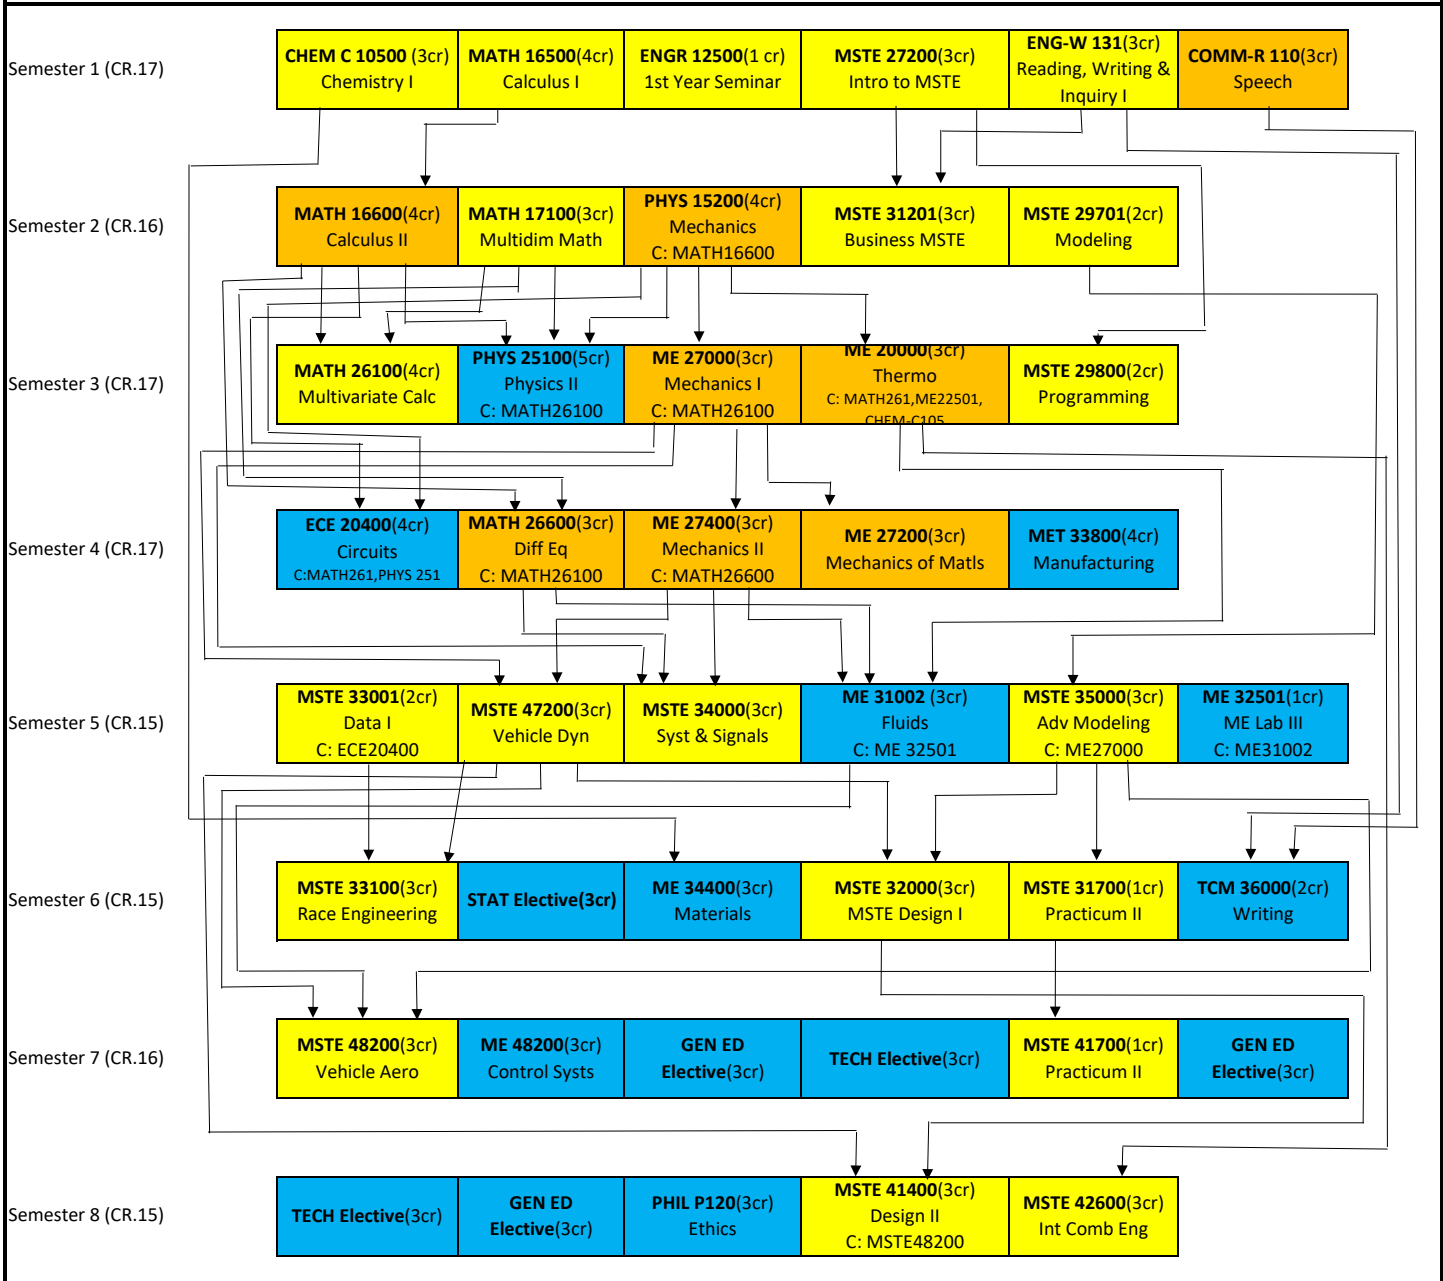

BS-MSTE Effective Fall 2018 PoS Flow Chart - Total Credit Hours 128

	C or higher	**Note: Minimum GPA of 2.0 Required	MSTE-I41000 Internship may be used as 3 credit Tech Elective with permission from MSTE Prog Director
	C- or higher	→ Prerequisite	
	Passing Grade	C: Co-requisite - course must be taken before or concurrently	